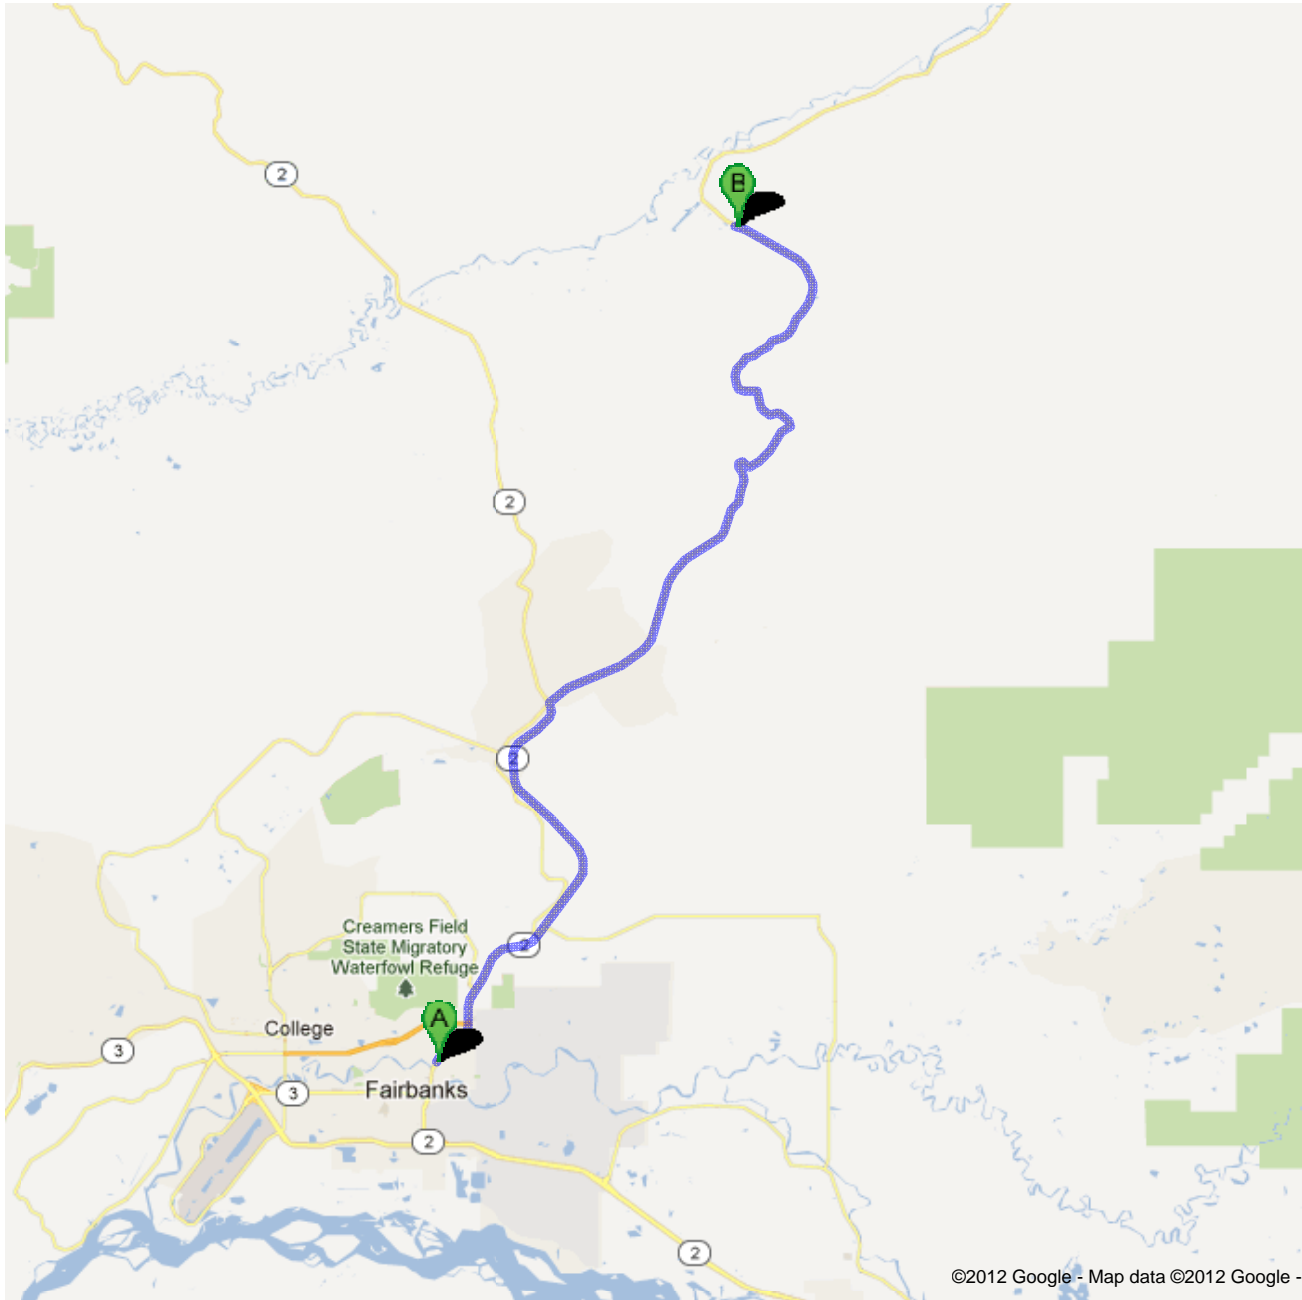

Directions to Chatanika Gold Camp
5550 Steese Highway, Fairbanks, AK 99712 - (907) 389-2414
25.9 mi – about **38 mins**

A Steese Hwy & 3rd St, Fairbanks, AK 99701

1. Head **southeast** on **3rd St** toward **AK-2 W/Steese Hwy**

go 59 ft
total 59 ft

2 2. Take the 1st left onto **AK-2 W/Steese Hwy**
About 13 mins

go 10.2 mi
total 10.2 mi

6 3. Turn right onto **AK-6 N/Steese Hwy**
Destination will be on the right
About 24 mins

go 15.7 mi
total 25.9 mi

B **Chatanika Gold Camp**
5550 Steese Highway, Fairbanks, AK 99712 - (907) 389-2414

These directions are for planning purposes only. You may find that construction projects, traffic, weather, or other events may cause conditions to differ from the map results, and you should plan your route accordingly. You must obey all signs or notices regarding your route.

Map data ©2012 Google

Directions weren't right? Please find your route on maps.google.com and click "Report a problem" at the bottom left.